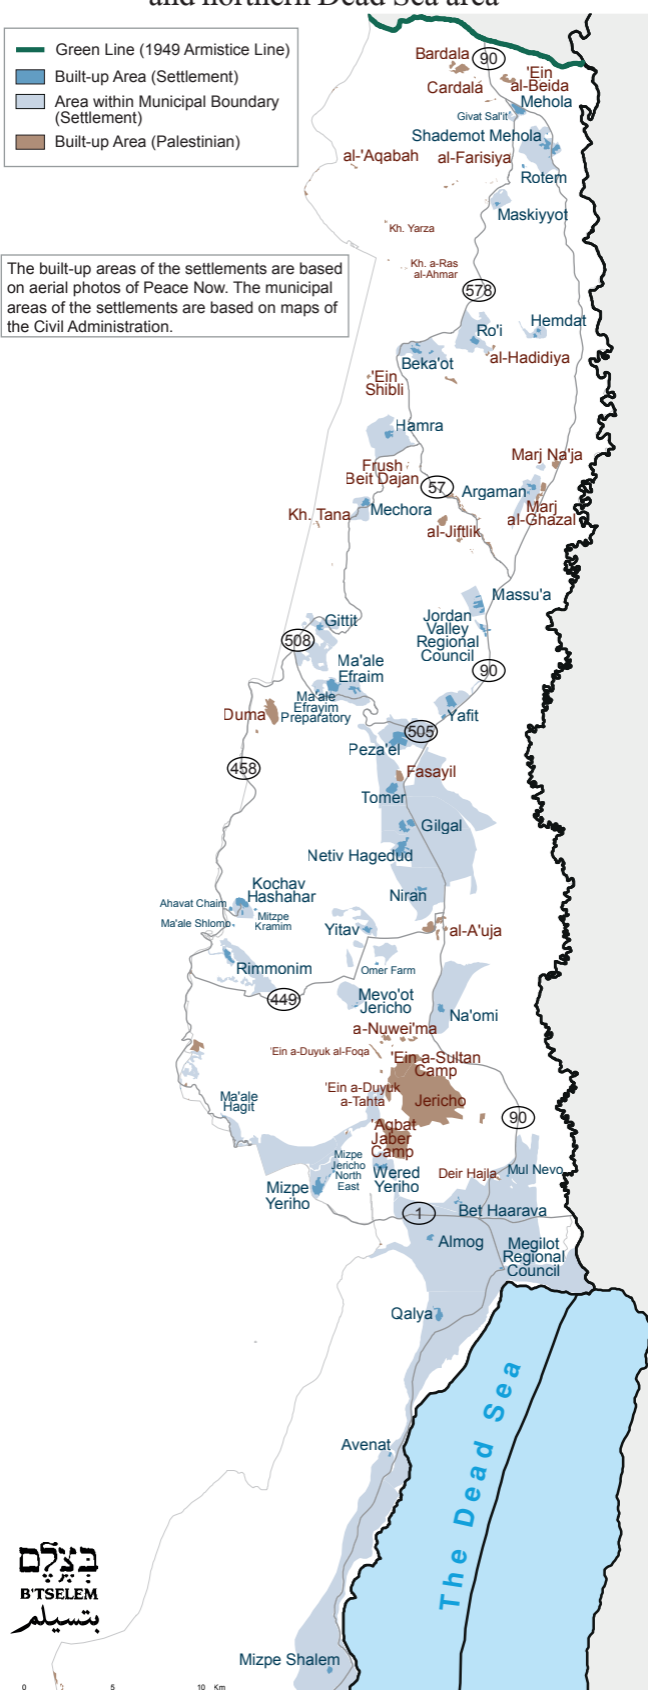

Map of settlements in the Jordan Valley and northern Dead Sea area

-  Green Line (1949 Armistice Line)
-  Built-up Area (Settlement)
-  Area within Municipal Boundary (Settlement)
-  Built-up Area (Palestinian)

The built-up areas of the settlements are based on aerial photos of Peace Now. The municipal areas of the settlements are based on maps of the Civil Administration.

ב'תש"ל
B'TSELEM
بتسيلم

0 5 10 Km