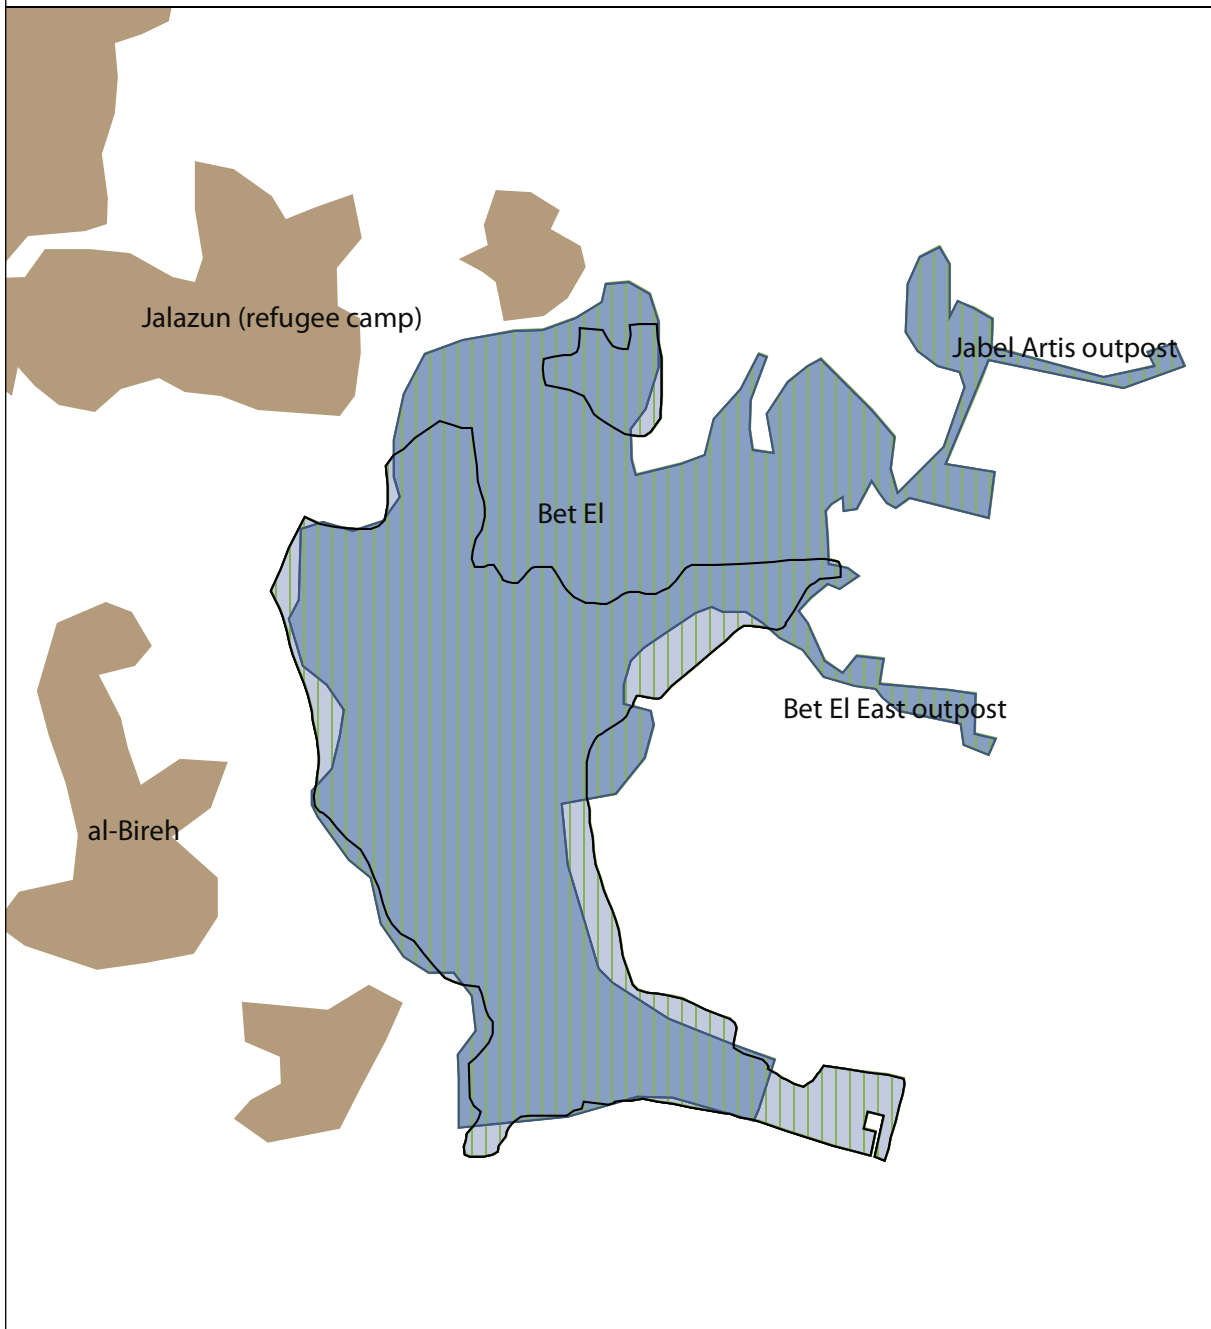

Private Palestinian land in the built-up and municipal area of Bet El

-  Built-up Palestinian area
-  Municipal area
-  Overall built-up area
-  Private Palestinian land

0 0.5 1 Km