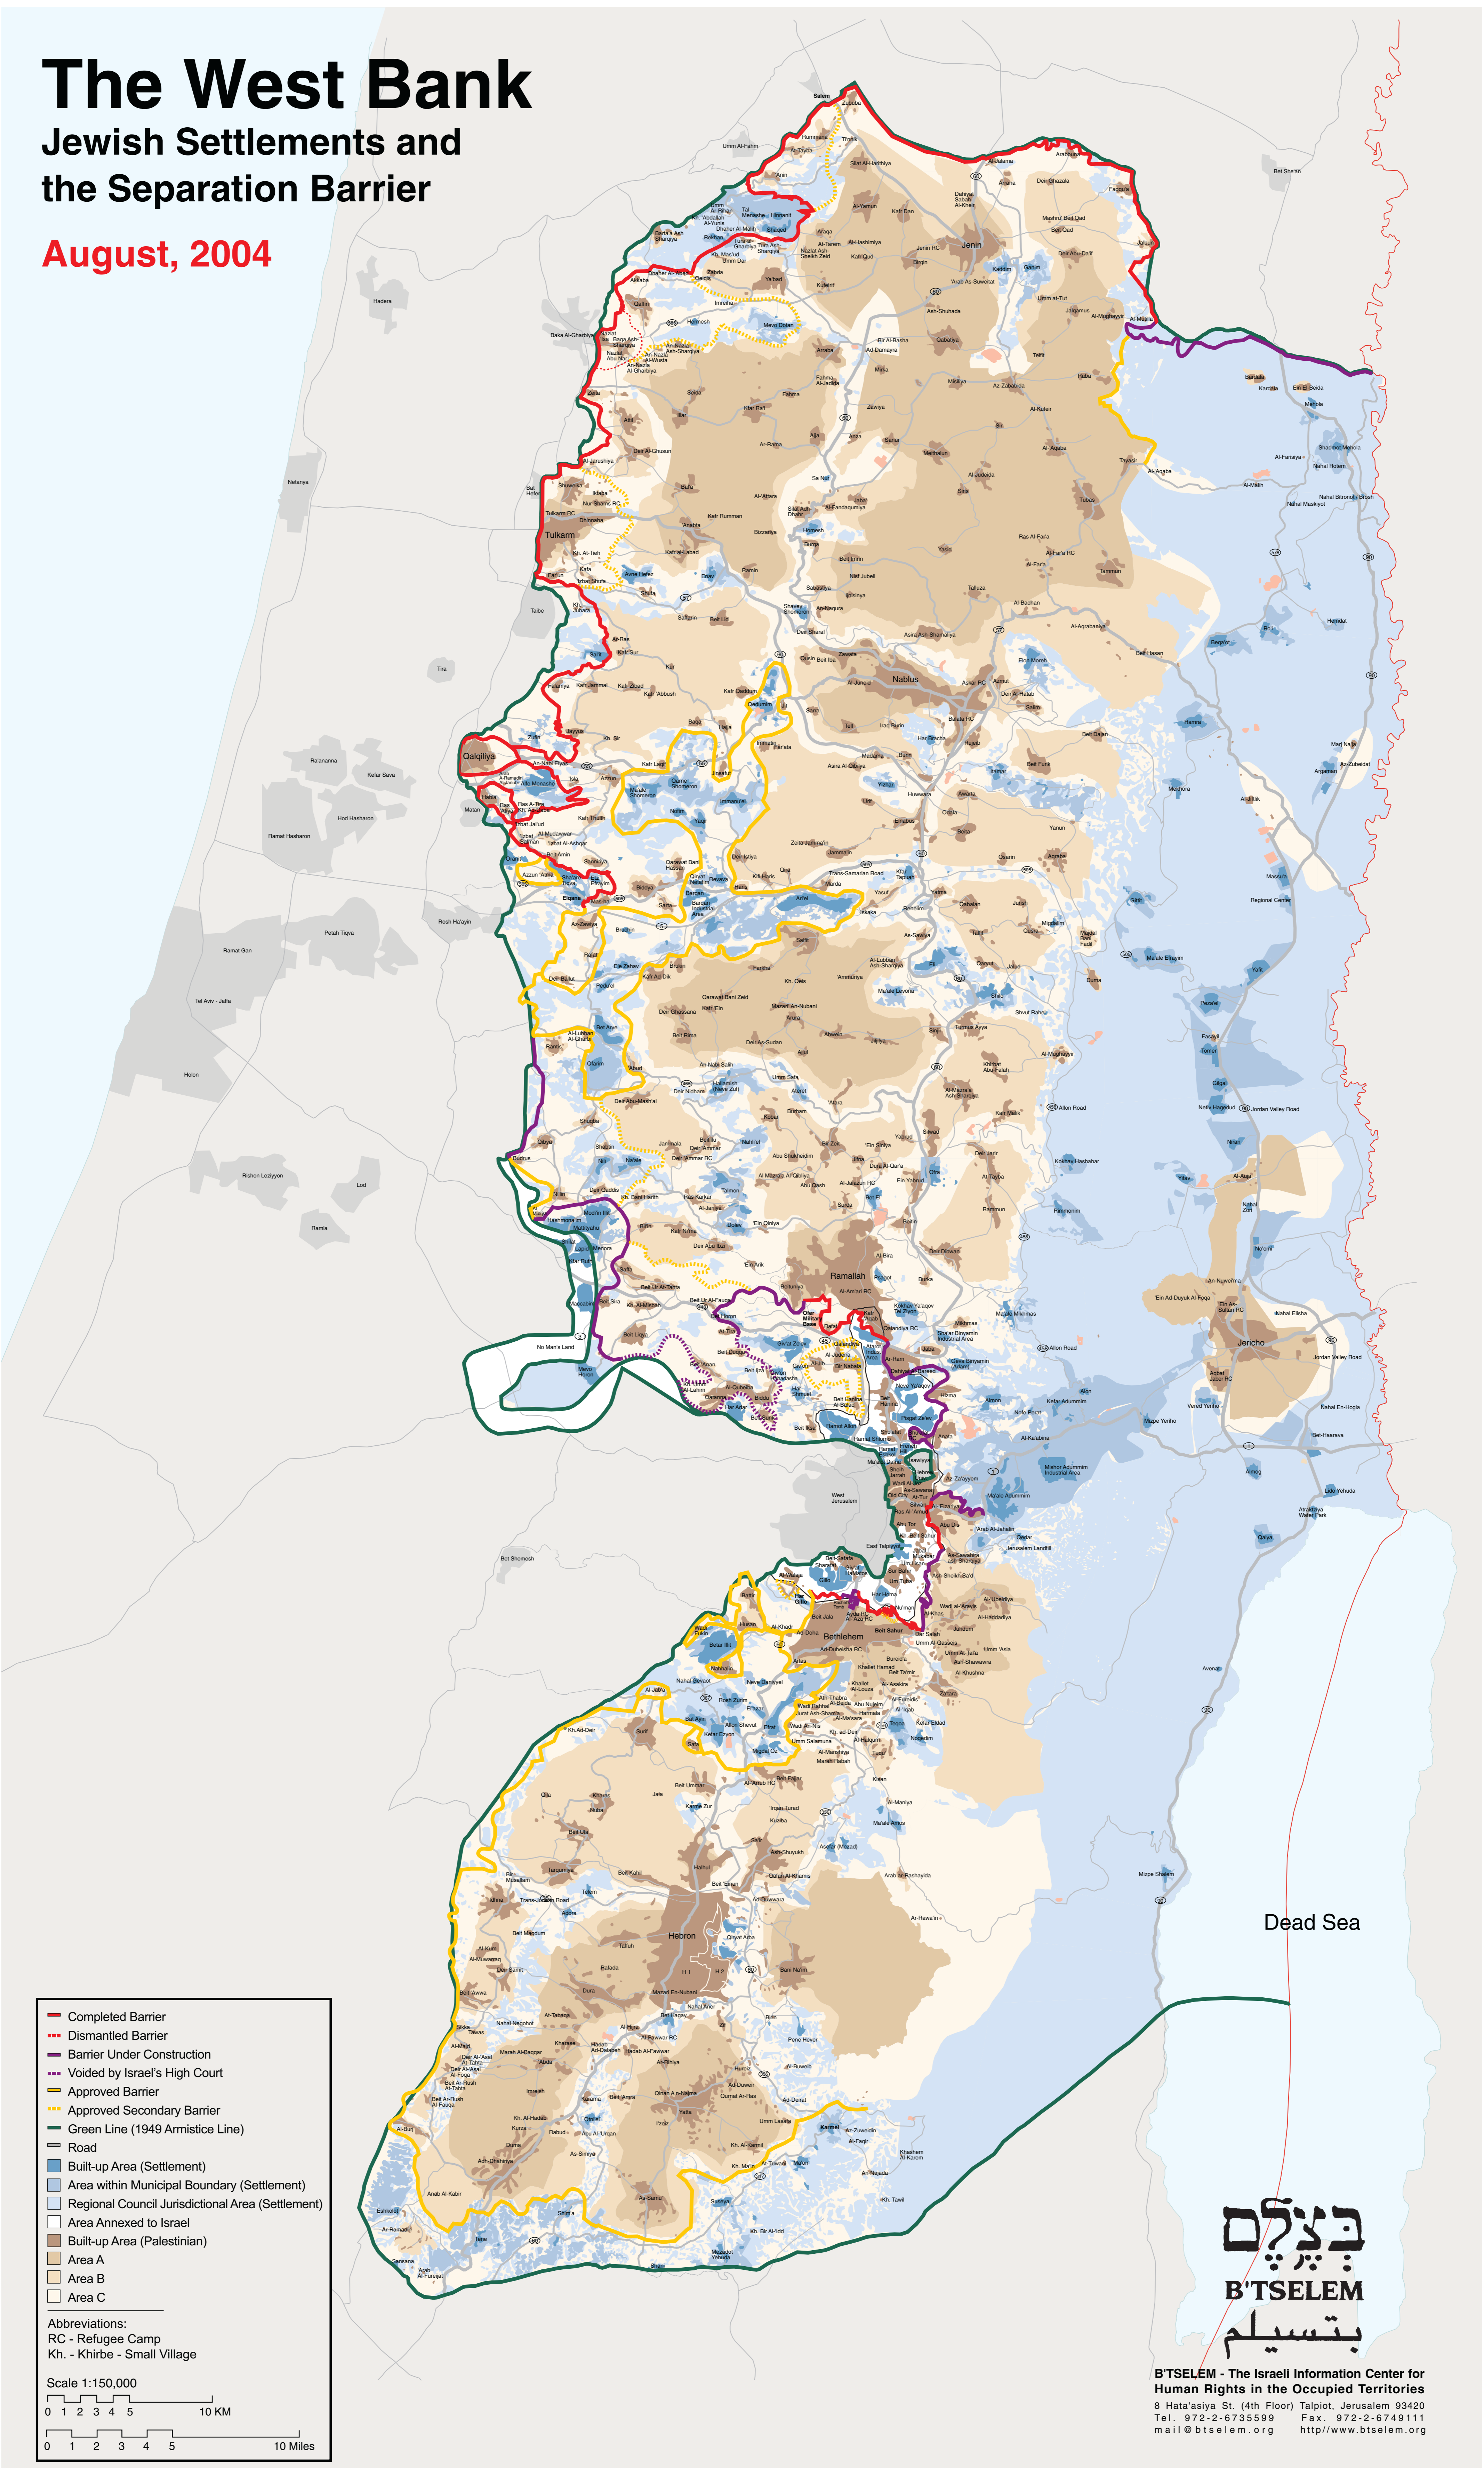

The West Bank

Jewish Settlements and the Separation Barrier

August, 2004

- Completed Barrier
- - - Dismantled Barrier
- Barrier Under Construction
- - - Voided by Israel's High Court
- Approved Barrier
- - - Approved Secondary Barrier
- Green Line (1949 Armistice Line)
- Road
- Built-up Area (Settlement)
- Area within Municipal Boundary (Settlement)
- Regional Council Jurisdictional Area (Settlement)
- Area Annexed to Israel
- Built-up Area (Palestinian)
- Area A
- Area B
- Area C

Abbreviations:
 RC - Refugee Camp
 Kh. - Khirbe - Small Village

Scale 1:150,000

0 1 2 3 4 5 10 KM

0 1 2 3 4 5 10 Miles

ב'תסלם
B'TSELEM
ב'תסלם

B'TSELEM - The Israeli Information Center for Human Rights in the Occupied Territories
 8 Hata'asiya St. (4th Floor) Talpote, Jerusalem 93420
 Tel. 972-2-6735599 Fax. 972-2-6749111
 mail@btselem.org http://www.btselem.org